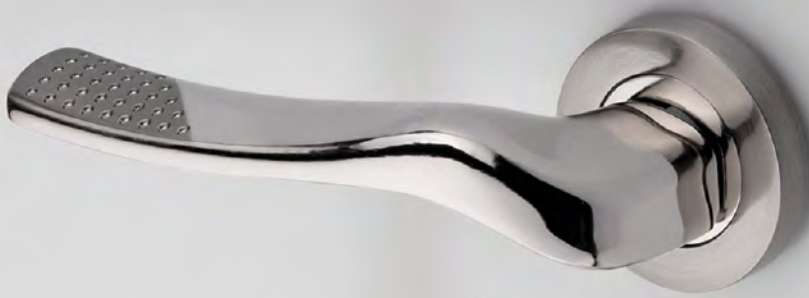

DoorAks®
Door Handles and Accessories