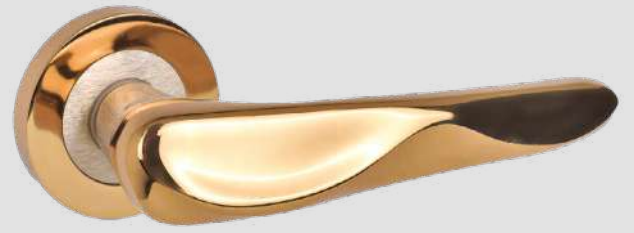

▶ ALBİRİFİN SATEN