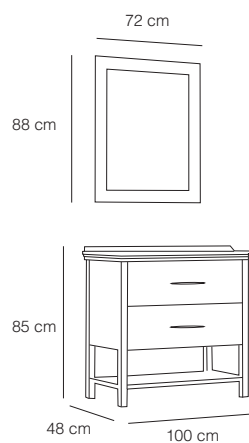

Mat Yüzey
Matte Surface

Lake Boya
Lacquer Paint

Seramik Lavabo
Countertop Sink

Cnc-Mdf
Flotal Ayna
Float Mirror

Yavaş Kapanan
Çekmece
Soft Close Drawer