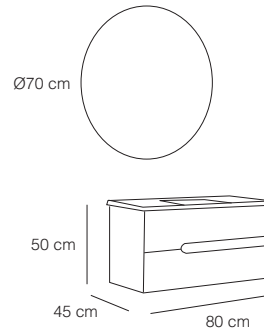

Lake Boya
Lacquer Paint

MDF Gövde
LAK Panel
MDF Body
Lacquer Panel

Seramik Lavabo
Countertop Sink

Ledli Flotal Ayna
Led Float Mirror

Yavaş Kapanan
Çekmece
Soft Close Drawer

NEW

BODRUM 80

4034 Kül Gri / Ash Gray