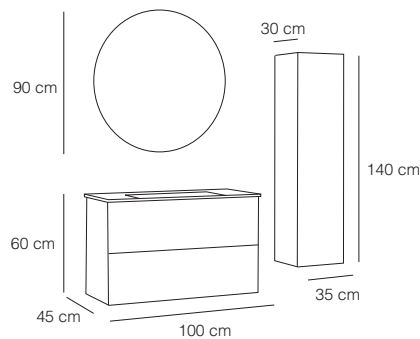

Lake Boya
Lacquer Paint

MDF Gövde
LAK Panel
MDF Body
Lacquer Panel

Granit Lavabo
Granite Sink

Ledli Flotal Ayna
Led Float Mirror

Yavaş Kapanan
Kapak
Soft Close Lid

Yavaş Kapanan
Çekmece
Soft Close Drawer