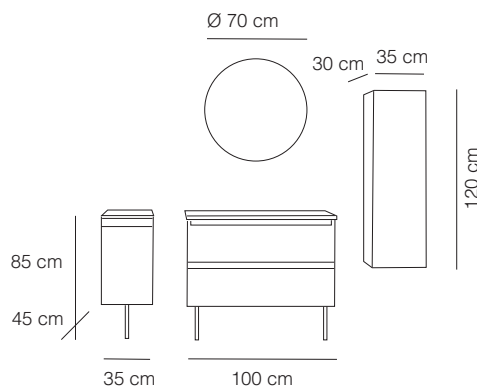

NEW

26 / EXCLUSIVE Series

ATLANTİK 100

1588 Atlantik Çam / Atlantic Pine

1593 Boy Dolabı / Tall Cabinet

1594 Çamaşır Sepetli Dolap / Laundry Basket Cabinet

MDF Lam

Seramik Lavabo
Countertop Sink