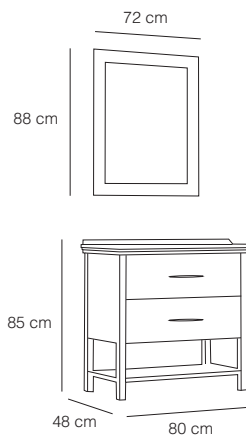

Mat Yüzey
Matte Surface

Lake Boya
Lacquer Paint

Seramik Lavabo
Countertop Sink

Cnc-Mdf
Flotal Ayna
Float Mirror

Yavaş Kapanan
Çekmece
Soft Close Drawer