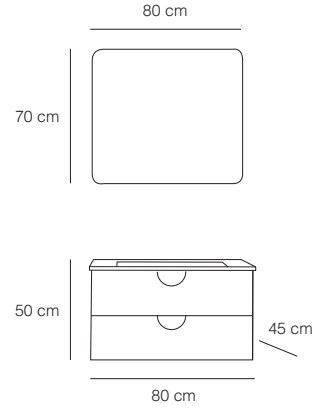

Ledli Flotal Ayna
Led Float Mirror

Yavaş Kapanan
Çekmece
Soft Close Drawer

NEW

GLORIA 80

1471 Beyaz - White

3D

3D CNC Kapak
3D CNC Lid

Lake Boya
Lacquer Paint