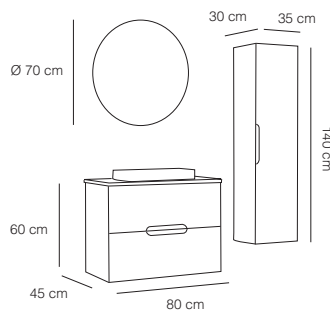

3D

3D CNC Kapak
3D CNC Lid

Lake Boya
Lacquer Paint

LP

MDF Gövde
LAK Panel
MDF Body
Lacquer Panel

Granit Lavabo
Granite Sink

Ledli Flotal Ayna
Led Float Mirror

Yavaş Kapanan
Kapak
Soft Close Lid

Yavaş Kapanan
Çekmece
Soft Close Drawer