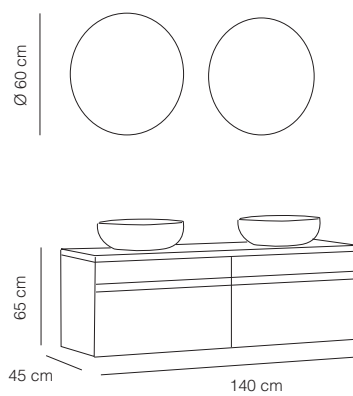

Yavaş Kapanan
Çekmece
Soft Close Drawer

NEW

18 / TREND Series

GiRiT 140

3201 Beyaz / White

Lake Boya
Lacquer Paint

MDF Gvde
LAK Panel
MDF Body
Lacquer Panel

Masif Ahsap
Massive Wood