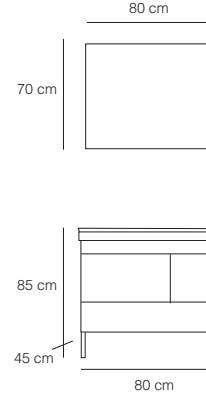

Seramik Lavabo
Countertop Sink

Flotal Aynalı
Dolap
Float Mirrored
Cabinet

Yavaş Kapanan
Kapak
Soft Close Lid

NEW

FYM
BAGNO

BALİ 80

4811 Beyaz-Yeşil / White-Green

MDF Lam