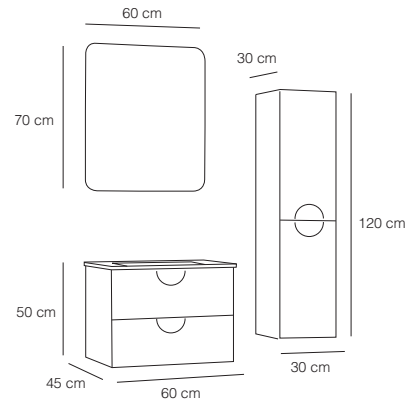

3D

3D CNC Kapak
3D CNC Lid

Lake Boya
Lacquer Paint

LP

MDF Gövde
LAK Panel
MDF Body
Lacquer Panel

Seramik Lavabo
Countertop Sink

Ledli Flotal Ayna
Led Float Mirror

Yavaş Kapanan
Çekmece
Soft Close Drawer