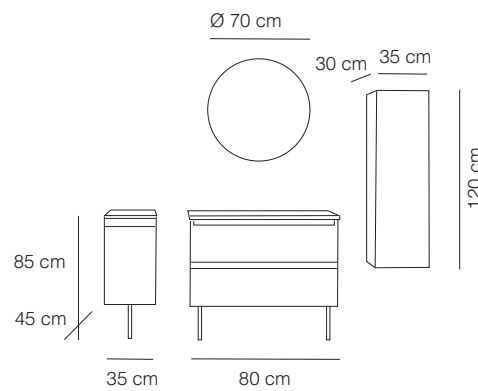

ATLANTİK 80

1589 Atlantik Çam-Beyaz / Atlantic Pine-White

1591 Boy Dolabı / Tall Cabinet

1592 Çamaşır Sepetli Dolap / Laundry Basket Cabinet