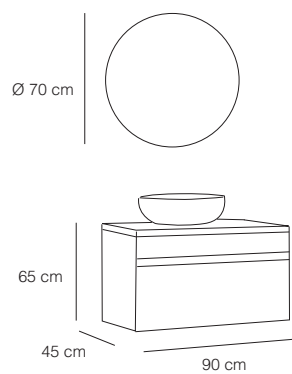

Setst Lavabo
Countertop Sink

Ledli Flotat Ayna
Led Float Mirror

Yavař Kapanan
Cekmece
Soft Close Drawer

NEW

19 / TREND Series

ADA 90

3202 Sahra / Sahara
3203 Boy Dolabı / Tall CabinetLake Boya
Lacquer PaintMDF Gövde
LAK Panel
MDF Body
Lacquer PanelMasif Ahşap
Massive WoodSetüstü Lavabo
Countertop SinkLedli Flotal Ayna
Led Float MirrorYavaş Kapanan
Çekmece
Soft Close Drawer