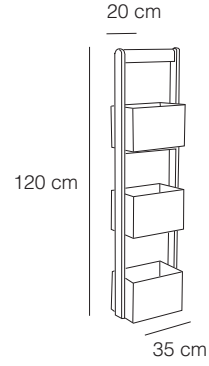

Boy Dolabı Tall Cabinet Massive

4431

Masif Ahşap Tezgah
Massive Wood Sink

Lake Boya
Lacquer Paint

MDF Lam

FYM
BAGNO