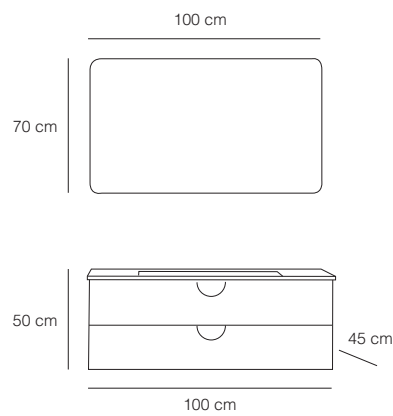

3D

3D CNC Kapak
3D CNC Lid

Lake Boya
Lacquer Paint

LP

MDF Gövde
LAK Panel
MDF Body
Lacquer Panel

Seramik Lavabo
Countertop Sink

Ledli Flotal Ayna
Led Float Mirror

Yavaş Kapanan
Çekmece
Soft Close Drawer